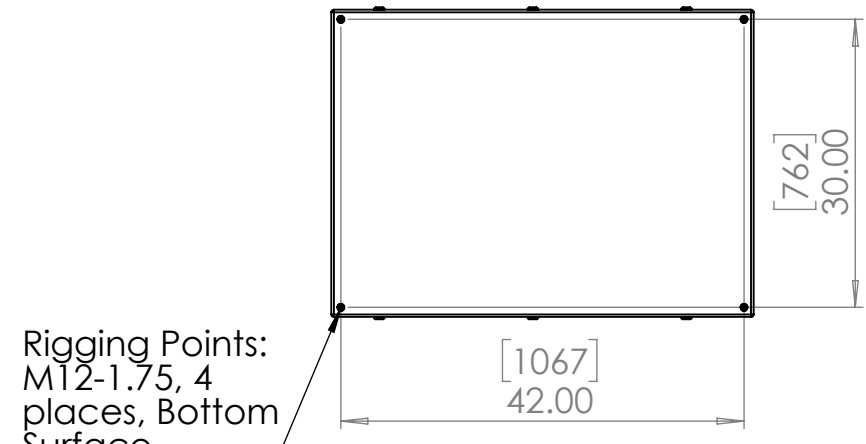

8 7 6 5 4 3 2 1

D
C
B
A

D
C
B
A

UNLESS OTHERWISE SPECIFIED:
 DIMENSIONS ARE IN INCHES
 TOLERANCES:
 FRACTIONAL ±
 ANGULAR: MACH ± BEND ±
 TWO PLACE DECIMAL ±
 THREE PLACE DECIMAL ±
 INTERPRET GEOMETRIC
 TOLERANCING PER:
 MATERIAL
 Aluminum
 FINISH
 TBD
 DO NOT SCALE DRAWING

	NAME	DATE
DRAWN	TB	8/5/2019
CHECKED		
ENG APPR.		
MFG APPR.		
Q.A.		
COMMENTS:		

TEMPEST
lighting inc.

TITLE:
Tacit 56.150 Landscape Enclosure

SIZE B	DWG. NO. 56.150.L	REV 7.2
SCALE: 1:20		SHEET 1 OF 1

8 7 6 5 4 3 2 1