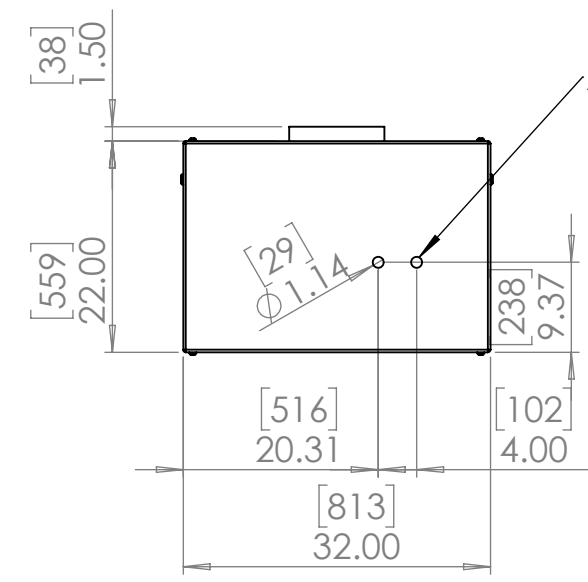

8 7 6 5 4 3 2 1

D
C
B
A

D
C
B
A

UNLESS OTHERWISE SPECIFIED:
 DIMENSIONS ARE IN INCHES
 TOLERANCES:
 FRACTIONAL ±
 ANGULAR: MACH ± BEND ±
 TWO PLACE DECIMAL ±
 THREE PLACE DECIMAL ±
 INTERPRET GEOMETRIC
 TOLERANCING PER:
 MATERIAL
 Aluminum
 FINISH
 TBD
 DO NOT SCALE DRAWING

	NAME	DATE
DRAWN	TB	8/5/2019
CHECKED		
ENG APPR.		
MFG APPR.		
Q.A.		
COMMENTS:		

TEMPEST
lighting inc.

TITLE:
Tacit 56.150 Landscape Enclosure

SIZE B	DWG. NO. 56.150.L	REV 7.2
SCALE: 1:20		SHEET 1 OF 1

8 7 6 5 4 3 2 1