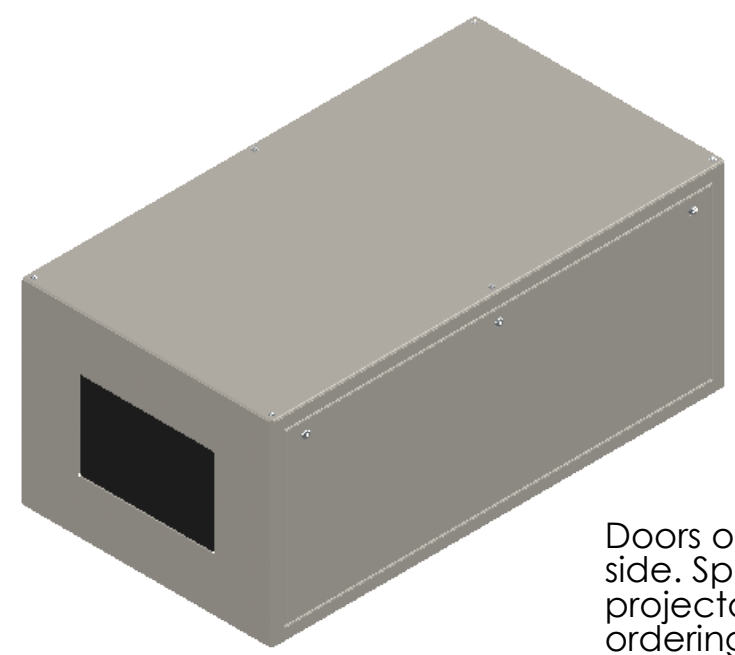

8 7 6 5 4 3 2 1

D  
C  
B  
A

D  
C  
B  
A

Rigging Points:  
M12-1.75  
6 top, 4 bottom

Doors open right and left side. Specify right or left projector slide when ordering.

UNLESS OTHERWISE SPECIFIED:  
DIMENSIONS ARE IN INCHES  
TOLERANCES:  
FRACTIONAL ±  
ANGULAR: MACH ± BEND ±  
TWO PLACE DECIMAL ±  
THREE PLACE DECIMAL ±  
INTERPRET GEOMETRIC TOLERANCING PER:  
MATERIAL  
Aluminum  
FINISH  
TBD  
DO NOT SCALE DRAWING

	NAME	DATE
DRAWN	TB	12/4/2019
CHECKED		
ENG APPR.		
MFG APPR.		
Q.A.		
COMMENTS:		

**TEMPEST**  
lighting inc.

TITLE:  
**Cyclone 55.525  
Landscape Enclosure**

SIZE <b>B</b>	DWG. NO. <b>55.525.L.xx</b>	REV <b>08</b>
------------------	--------------------------------	------------------

SCALE: 1:20 SHEET 1 OF 1