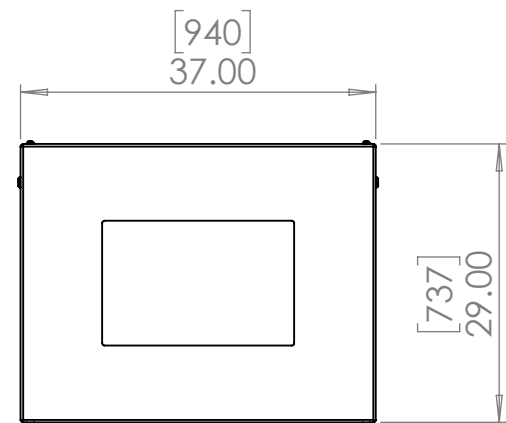

8 7 6 5 4 3 2 1

D  
C  
B  
A

D  
C  
B  
A

Rigging Points:  
M12-1.75  
6 top, 4 bottom

Doors open right and left side. Specify right or left projector slide when ordering.

UNLESS OTHERWISE SPECIFIED:  
DIMENSIONS ARE IN INCHES  
TOLERANCES:  
FRACTIONAL ±  
ANGULAR: MACH ± BEND ±  
TWO PLACE DECIMAL ±  
THREE PLACE DECIMAL ±  
INTERPRET GEOMETRIC TOLERANCING PER:  
MATERIAL  
Aluminum  
FINISH  
TBD  
DO NOT SCALE DRAWING

	NAME	DATE
DRAWN	TB	12/4/2019
CHECKED		
ENG APPR.		
MFG APPR.		
Q.A.		
COMMENTS:		

**TEMPEST**  
lighting inc.

TITLE:  
**Cyclone 55.525  
Landscape Enclosure**

SIZE <b>B</b>	DWG. NO. <b>55.525.L.xx</b>	REV <b>08</b>
------------------	--------------------------------	------------------

SCALE: 1:20 SHEET 1 OF 1