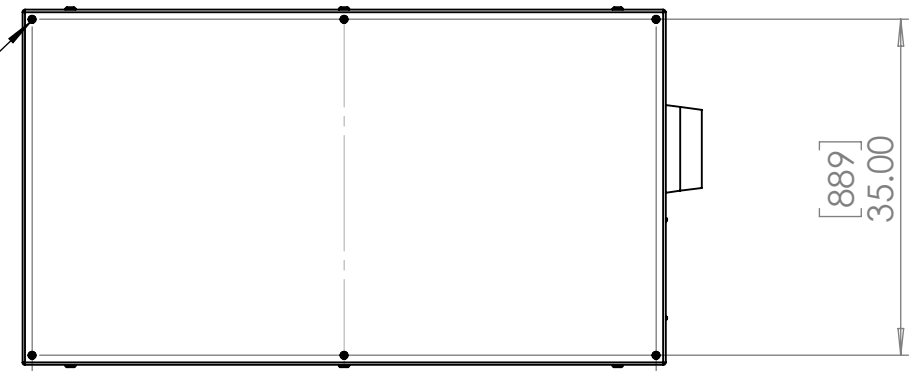

8 7 6 5 4 3 2 1

D  
C  
B  
A

D  
C  
B  
A

Rigging Points:  
M12-1.75  
6 top, 4 bottom

Doors open right and left side. Specify right or left projector slide when ordering.

UNLESS OTHERWISE SPECIFIED:  
DIMENSIONS ARE IN INCHES  
TOLERANCES:  
FRACTIONAL ±  
ANGULAR: MACH ± BEND ±  
TWO PLACE DECIMAL ±  
THREE PLACE DECIMAL ±  
INTERPRET GEOMETRIC TOLERANCING PER:  
MATERIAL  
Aluminum  
FINISH  
TBD  
DO NOT SCALE DRAWING

	NAME	DATE
DRAWN	TB	12/4/2019
CHECKED		
ENG APPR.		
MFG APPR.		
Q.A.		
COMMENTS:		

**TEMPEST**  
lighting inc.

TITLE:  
**Cyclone 55.525  
Landscape Enclosure**

SIZE <b>B</b>	DWG. NO. <b>55.525.L.xx</b>	REV <b>08</b>
------------------	--------------------------------	------------------

SCALE: 1:20 SHEET 1 OF 1