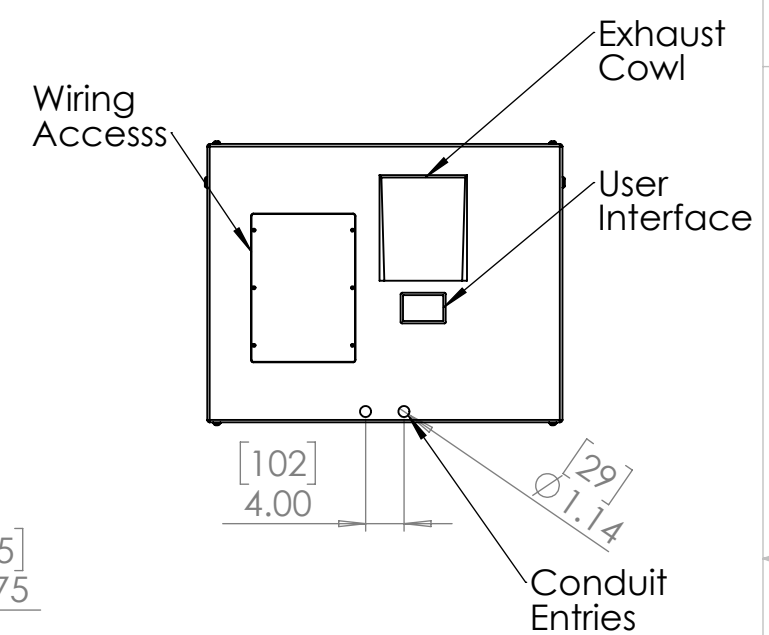

8 7 6 5 4 3 2 1

D  
C  
B  
A

D  
C  
B  
A

Rigging Points:  
M12-1.75  
6 top, 4 bottom

Doors open right and left side. Specify right or left projector slide when ordering.

UNLESS OTHERWISE SPECIFIED:  
DIMENSIONS ARE IN INCHES  
TOLERANCES:  
FRACTIONAL ±  
ANGULAR: MACH ± BEND ±  
TWO PLACE DECIMAL ±  
THREE PLACE DECIMAL ±  
INTERPRET GEOMETRIC TOLERANCING PER:  
MATERIAL  
Aluminum  
FINISH  
TBD  
DO NOT SCALE DRAWING

	NAME	DATE
DRAWN	TB	12/4/2019
CHECKED		
ENG APPR.		
MFG APPR.		
Q.A.		
COMMENTS:		

**TEMPEST**  
lighting inc.

TITLE:  
**Cyclone 55.525  
Landscape Enclosure**

SIZE <b>B</b>	DWG. NO. <b>55.525.L.xx</b>	REV <b>08</b>
------------------	--------------------------------	------------------

SCALE: 1:20 SHEET 1 OF 1