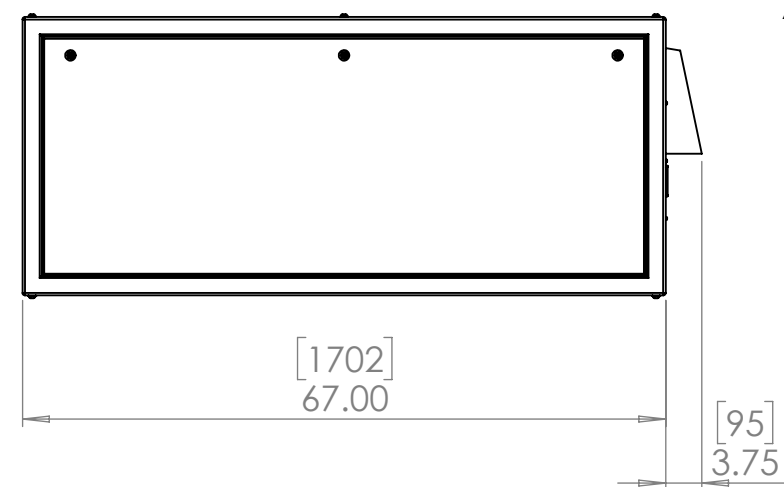

8 7 6 5 4 3 2 1

D  
C  
B  
A

D  
C  
B  
A

Rigging Points:  
M12-1.75  
6 top, 4 bottom

Doors open right and left side. Specify right or left projector slide when ordering.

UNLESS OTHERWISE SPECIFIED:  
DIMENSIONS ARE IN INCHES  
TOLERANCES:  
FRACTIONAL ±  
ANGULAR: MACH ± BEND ±  
TWO PLACE DECIMAL ±  
THREE PLACE DECIMAL ±  
INTERPRET GEOMETRIC TOLERANCING PER:  
MATERIAL  
Aluminum  
FINISH  
TBD  
DO NOT SCALE DRAWING

	NAME	DATE
DRAWN	TB	12/4/2019
CHECKED		
ENG APPR.		
MFG APPR.		
Q.A.		
COMMENTS:		

**TEMPEST**  
lighting inc.

TITLE:  
**Cyclone 55.525  
Landscape Enclosure**

SIZE <b>B</b>	DWG. NO. <b>55.525.L.xx</b>	REV <b>08</b>
------------------	--------------------------------	------------------

SCALE: 1:20 SHEET 1 OF 1