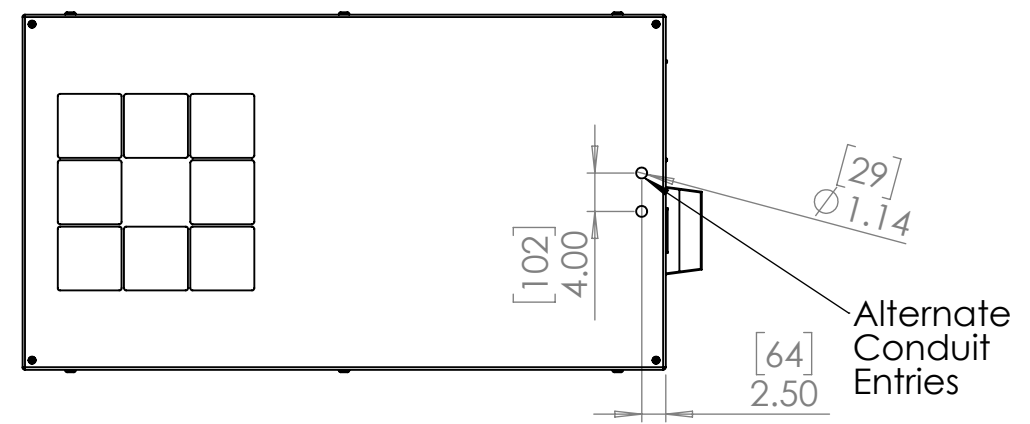

8 7 6 5 4 3 2 1

D  
C  
B  
A

D  
C  
B  
A

Rigging Points:  
M12-1.75  
6 top, 4 bottom

Doors open right and left side. Specify right or left projector slide when ordering.

UNLESS OTHERWISE SPECIFIED:  
DIMENSIONS ARE IN INCHES  
TOLERANCES:  
FRACTIONAL ±  
ANGULAR: MACH ± BEND ±  
TWO PLACE DECIMAL ±  
THREE PLACE DECIMAL ±  
INTERPRET GEOMETRIC TOLERANCING PER:  
MATERIAL  
Aluminum  
FINISH  
TBD  
DO NOT SCALE DRAWING

	NAME	DATE
DRAWN	TB	12/4/2019
CHECKED		
ENG APPR.		
MFG APPR.		
Q.A.		
COMMENTS:		

**TEMPEST**  
lighting inc.

TITLE:  
**Cyclone 55.525  
Landscape Enclosure**

SIZE <b>B</b>	DWG. NO. <b>55.525.L.xx</b>	REV <b>08</b>
------------------	--------------------------------	------------------

SCALE: 1:20 SHEET 1 OF 1