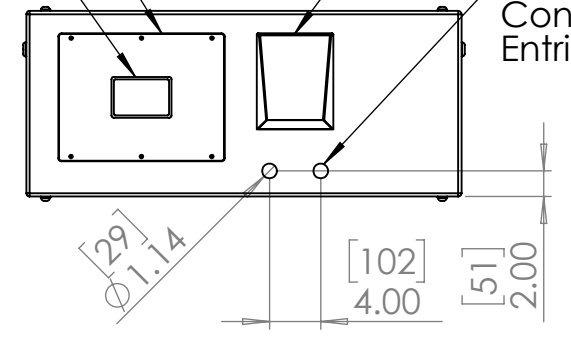

Maximum Projector Dimensions:

L: 711 (28in)  
 W: 724 (28.5in)  
 H: 254 (10in)

Power: 1,250W

Rigging Points:  
 M10-1.5, 4 places  
 top and bottom

Wiring Access  
 User Interface  
 Exhaust Cowl  
 Alternate  
 Conduit  
 Entries

Inlet Filter - do  
 not obstruct

Power & Signal  
 Conduit  
 Entries

UNLESS OTHERWISE SPECIFIED:  
 DIMENSIONS ARE IN INCHES  
 TOLERANCES:  
 FRACTIONAL: ±  
 ANGULAR: MACH ± BEND ±  
 TWO PLACE DECIMAL ±  
 THREE PLACE DECIMAL ±  
 INTERPRET GEOMETRIC  
 TOLERANCING PER:  
 MATERIAL  
 FINISH  
 DO NOT SCALE DRAWING

	NAME	DATE
DRAWN	TB	4/29/2020
CHECKED		
ENG APPR.		
MFG APPR.		
Q.A.		
COMMENTS:		

TITLE: Blizzard 52.125 Landscape Enclosure		
SIZE <b>B</b>	DWG. NO. 52.125.Lx.xx	REV 06
SCALE: 1:10		SHEET 1 OF 1