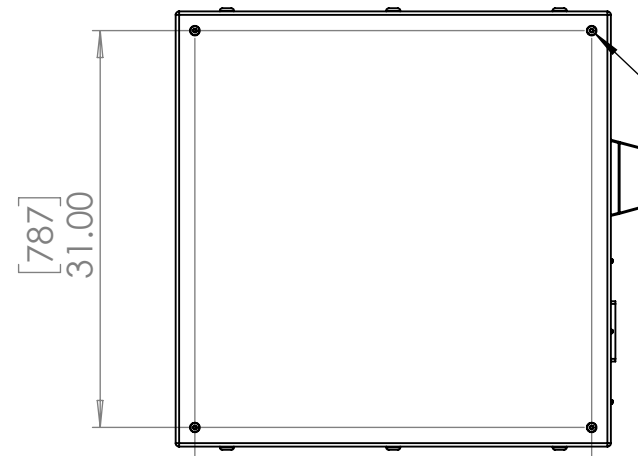

Maximum Projector Dimensions:

L: 711 (28in)  
 W: 724 (28.5in)  
 H: 254 (10in)

Power: 1,250W

Rigging Points:  
 M10-1.5, 4 places  
 top and bottom

Wiring Access  
 User Interface  
 Exhaust Cowl  
 Alternate  
 Conduit  
 Entries

Inlet Filter - do  
 not obstruct

Power & Signal  
 Conduit  
 Entries

UNLESS OTHERWISE SPECIFIED:  
 DIMENSIONS ARE IN INCHES  
 TOLERANCES:  
 FRACTIONAL: ±  
 ANGULAR: MACH ± BEND ±  
 TWO PLACE DECIMAL ±  
 THREE PLACE DECIMAL ±  
 INTERPRET GEOMETRIC  
 TOLERANCING PER:  
 MATERIAL  
 FINISH  
 DO NOT SCALE DRAWING

	NAME	DATE
DRAWN	TB	4/29/2020
CHECKED		
ENG APPR.		
MFG APPR.		
Q.A.		
COMMENTS:		

TITLE: Blizzard 52.125 Landscape Enclosure		
SIZE <b>B</b>	DWG. NO. 52.125.Lx.xx	REV 06
SCALE: 1:10		SHEET 1 OF 1