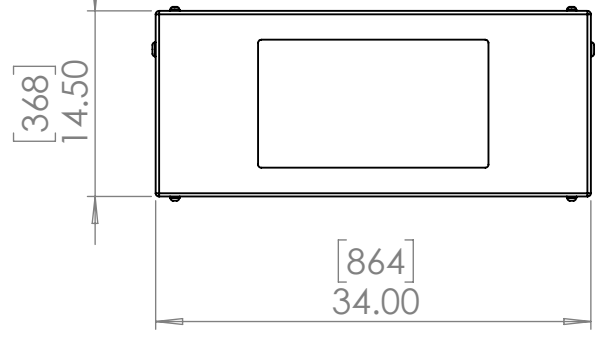

Maximum Projector Dimensions:

L: 711 (28in)  
 W: 724 (28.5in)  
 H: 254 (10in)

Power: 1,250W

Rigging Points:  
 M10-1.5, 4 places  
 top and bottom

Wiring Access  
 User Interface  
 Exhaust Cowl  
 Alternate  
 Conduit  
 Entries

Inlet Filter - do  
 not obstruct

Power & Signal  
 Conduit  
 Entries

UNLESS OTHERWISE SPECIFIED:  
 DIMENSIONS ARE IN INCHES  
 TOLERANCES:  
 FRACTIONAL: ±  
 ANGULAR: MACH ± BEND ±  
 TWO PLACE DECIMAL ±  
 THREE PLACE DECIMAL ±  
 INTERPRET GEOMETRIC  
 TOLERANCING PER:  
 MATERIAL  
 FINISH  
 DO NOT SCALE DRAWING

	NAME	DATE
DRAWN	TB	4/29/2020
CHECKED		
ENG APPR.		
MFG APPR.		
Q.A.		
COMMENTS:		

TITLE: Blizzard 52.125 Landscape Enclosure		
SIZE <b>B</b>	DWG. NO. 52.125.Lx.xx	REV 06
SCALE: 1:10		SHEET 1 OF 1