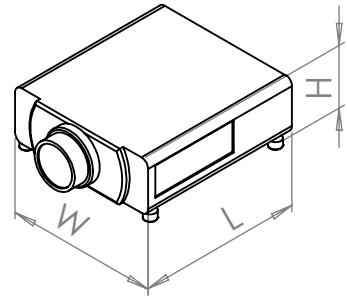

Maximum Projector Dimensions:

L: 711 (28in)  
 W: 724 (28.5in)  
 H: 254 (10in)

Power: 1,250W

Rigging Points:  
 M10-1.5, 4 places  
 top and bottom

Wiring Access  
 User Interface  
 Exhaust Cowl  
 Alternate  
 Conduit  
 Entries

Inlet Filter - do  
 not obstruct

Power & Signal  
 Conduit  
 Entries

UNLESS OTHERWISE SPECIFIED:  
 DIMENSIONS ARE IN INCHES  
 TOLERANCES:  
 FRACTIONAL: ±  
 ANGULAR: MACH ± BEND ±  
 TWO PLACE DECIMAL ±  
 THREE PLACE DECIMAL ±  
 INTERPRET GEOMETRIC  
 TOLERANCING PER:  
 MATERIAL  
 FINISH  
 DO NOT SCALE DRAWING