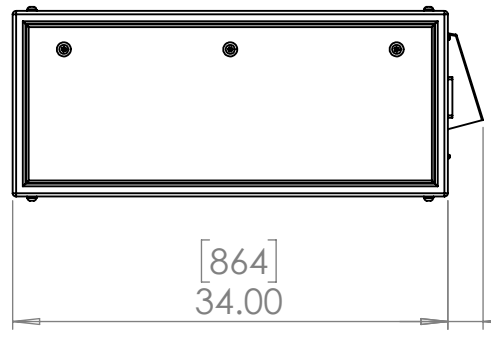

Maximum Projector Dimensions:

L: 711 (28in)  
 W: 724 (28.5in)  
 H: 254 (10in)

Power: 1,250W

Rigging Points:  
 M10-1.5, 4 places  
 top and bottom

Wiring Access  
 User Interface  
 Exhaust Cowl  
 Alternate  
 Conduit  
 Entries

Inlet Filter - do  
 not obstruct

Power & Signal  
 Conduit  
 Entries

UNLESS OTHERWISE SPECIFIED:  
 DIMENSIONS ARE IN INCHES  
 TOLERANCES:  
 FRACTIONAL: ±  
 ANGULAR: MACH ± BEND ±  
 TWO PLACE DECIMAL ±  
 THREE PLACE DECIMAL ±  
 INTERPRET GEOMETRIC  
 TOLERANCING PER:  
 MATERIAL  
 FINISH  
 DO NOT SCALE DRAWING

	NAME	DATE
DRAWN	TB	4/29/2020
CHECKED		
ENG APPR.		
MFG APPR.		
Q.A.		
COMMENTS:		

TITLE: Blizzard 52.125 Landscape Enclosure		
SIZE <b>B</b>	DWG. NO. 52.125.Lx.xx	REV 06
SCALE: 1:10		SHEET 1 OF 1