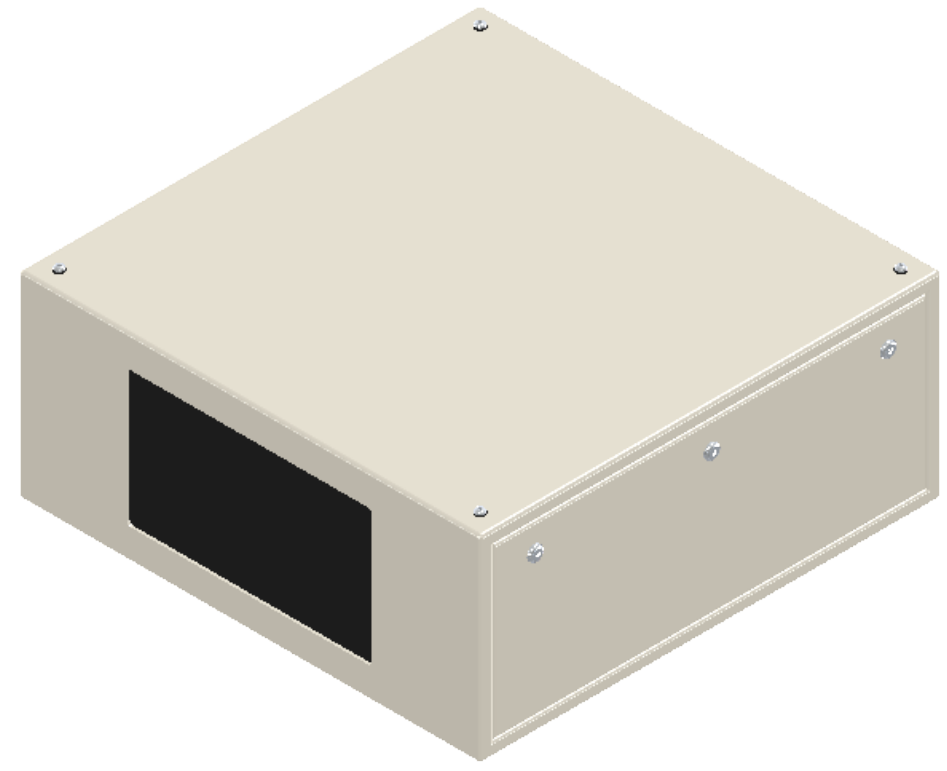

Maximum Projector Dimensions:

L: 711 (28in)  
 W: 724 (28.5in)  
 H: 254 (10in)

Power: 1,250W

Rigging Points:  
 M10-1.5, 4 places  
 top and bottom

Wiring Access  
 User Interface  
 Exhaust Cowl  
 Alternate  
 Conduit  
 Entries

Inlet Filter - do  
 not obstruct

Power & Signal  
 Conduit  
 Entries

UNLESS OTHERWISE SPECIFIED:  
 DIMENSIONS ARE IN INCHES  
 TOLERANCES:  
 FRACTIONAL: ±  
 ANGULAR: MACH ± BEND ±  
 TWO PLACE DECIMAL ±  
 THREE PLACE DECIMAL ±  
 INTERPRET GEOMETRIC  
 TOLERANCING PER:  
 MATERIAL  
 FINISH  
 DO NOT SCALE DRAWING