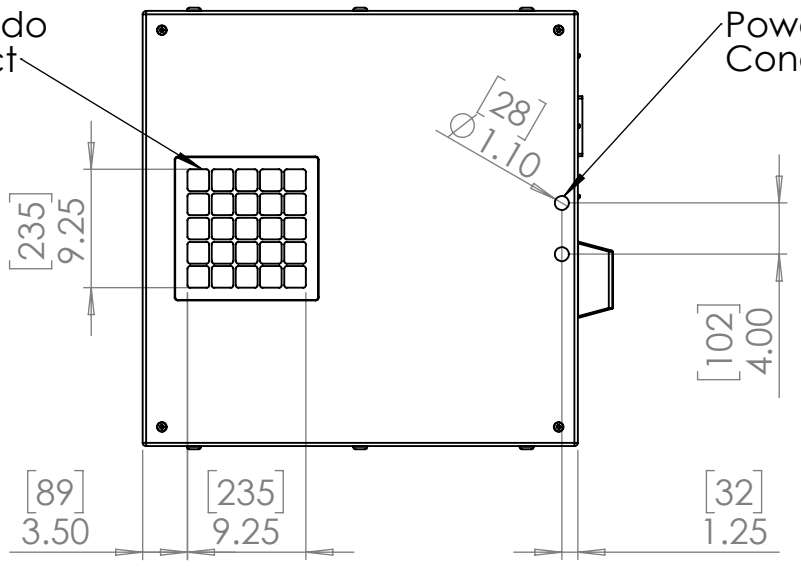

Maximum Projector Dimensions:

L: 711 (28in)  
 W: 724 (28.5in)  
 H: 254 (10in)

Power: 1,250W

Rigging Points:  
 M10-1.5, 4 places  
 top and bottom

Wiring Access  
 User Interface  
 Exhaust Cowl  
 Alternate  
 Conduit  
 Entries

Inlet Filter - do  
 not obstruct

Power & Signal  
 Conduit  
 Entries

UNLESS OTHERWISE SPECIFIED:  
 DIMENSIONS ARE IN INCHES  
 TOLERANCES:  
 FRACTIONAL: ±  
 ANGULAR: MACH ± BEND ±  
 TWO PLACE DECIMAL ±  
 THREE PLACE DECIMAL ±  
 INTERPRET GEOMETRIC  
 TOLERANCING PER:  
 MATERIAL  
 FINISH  
 DO NOT SCALE DRAWING

	NAME	DATE
DRAWN	TB	4/29/2020
CHECKED		
ENG APPR.		
MFG APPR.		
Q.A.		
COMMENTS:		

TITLE: Blizzard 52.125 Landscape Enclosure		
SIZE <b>B</b>	DWG. NO. 52.125.Lx.xx	REV 06
SCALE: 1:10		SHEET 1 OF 1