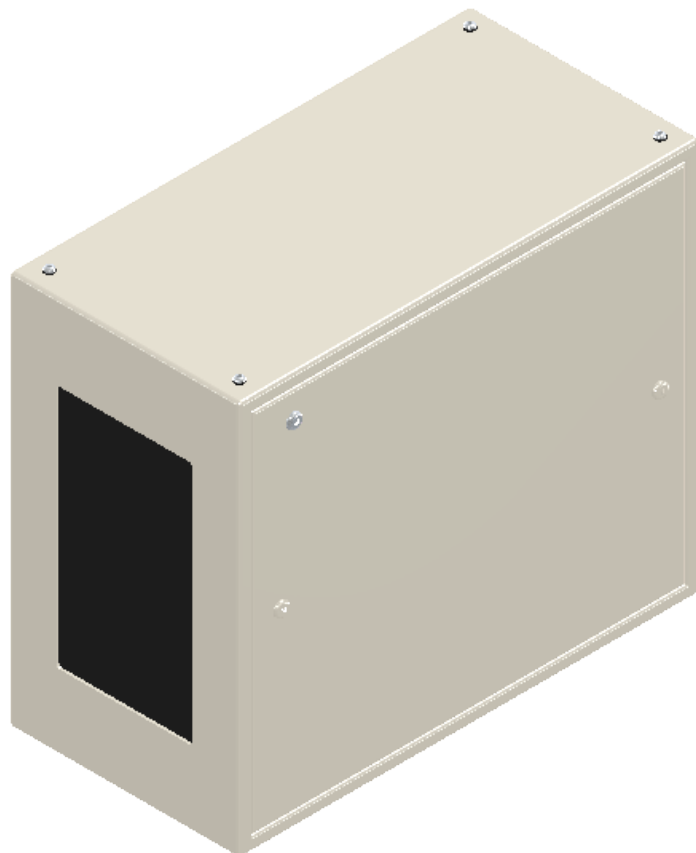

Maximum Projector Dimensions:

L: 711 (28in)
 W: 622 (24.5in)
 H: 254 (10in)

Power: 1,250W

Rigging Points:
 M10-1.5, 4 places
 top and bottom

Wiring Access
 User Interface

Exhaust Cowl

Alternate
 Conduit
 Entries

Inlet Filter - do
 not obstruct

Power & Signal
 Conduit Entries

UNLESS OTHERWISE SPECIFIED:
 DIMENSIONS ARE IN INCHES
 TOLERANCES:
 FRACTIONAL ±
 ANGULAR: MACH ± BEND ±
 TWO PLACE DECIMAL ±
 THREE PLACE DECIMAL ±
 INTERPRET GEOMETRIC
 TOLERANCING PER:
 MATERIAL
 FINISH
 DO NOT SCALE DRAWING