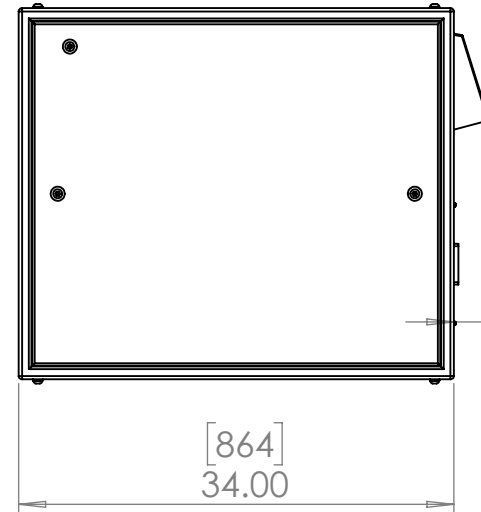

Maximum Projector Dimensions:

L: 711 (28in)
 W: 622 (24.5in)
 H: 254 (10in)

Power: 1,250W

Rigging Points:
 M10-1.5, 4 places
 top and bottom

Wiring Access
 User Interface

Exhaust Cowl

Alternate
 Conduit
 Entries

Inlet Filter - do
 not obstruct

Power & Signal
 Conduit Entries

UNLESS OTHERWISE SPECIFIED:
 DIMENSIONS ARE IN INCHES
 TOLERANCES:
 FRACTIONAL ±
 ANGULAR: MACH ± BEND ±
 TWO PLACE DECIMAL ±
 THREE PLACE DECIMAL ±
 INTERPRET GEOMETRIC
 TOLERANCING PER:
 MATERIAL
 FINISH
 DO NOT SCALE DRAWING

	NAME	DATE
DRAWN	TB	4/29/2020
CHECKED		
ENG APPR.		
MFG APPR.		
Q.A.		
COMMENTS:		

TITLE:
**Blizzard 52.100 Portrait
 Enclosure**

SIZE B	DWG. NO. 52.100.Px.xx	REV 06
------------------	--------------------------	------------------

SCALE: 1:10 SHEET 1 OF 1