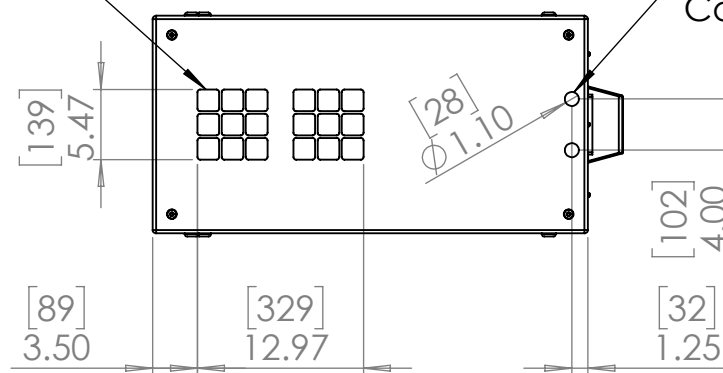

Maximum Projector Dimensions:

L: 711 (28in)
 W: 622 (24.5in)
 H: 254 (10in)

Power: 1,250W

Rigging Points:
 M10-1.5, 4 places
 top and bottom

Wiring Access
 User Interface

Exhaust Cowl

Alternate
 Conduit
 Entries

Inlet Filter - do
 not obstruct

Power & Signal
 Conduit Entries

UNLESS OTHERWISE SPECIFIED:
 DIMENSIONS ARE IN INCHES
 TOLERANCES:
 FRACTIONAL ±
 ANGULAR: MACH ± BEND ±
 TWO PLACE DECIMAL ±
 THREE PLACE DECIMAL ±
 INTERPRET GEOMETRIC
 TOLERANCING PER:
 MATERIAL
 FINISH
 DO NOT SCALE DRAWING

SCALE: 1:10 SHEET 1 OF 1