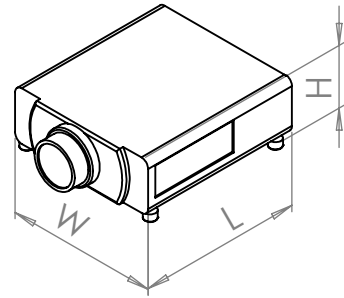

Maximum Projector Dimensions:

L: 711 (28in)
 W: 622 (24.5in)
 H: 254 (10in)

Power: 1,250W

Rigging Points:
 M10-1.5, 4 places
 top and bottom

Wiring Access
 User Interface

Exhaust Cowl

Alternate
 Conduit
 Entries

Inlet Filter - do
 not obstruct

Power & Signal
 Conduit Entries

UNLESS OTHERWISE SPECIFIED:
 DIMENSIONS ARE IN INCHES
 TOLERANCES:
 FRACTIONAL ±
 ANGULAR: MACH ± BEND ±
 TWO PLACE DECIMAL ±
 THREE PLACE DECIMAL ±
 INTERPRET GEOMETRIC
 TOLERANCING PER:
 MATERIAL
 FINISH
 DO NOT SCALE DRAWING