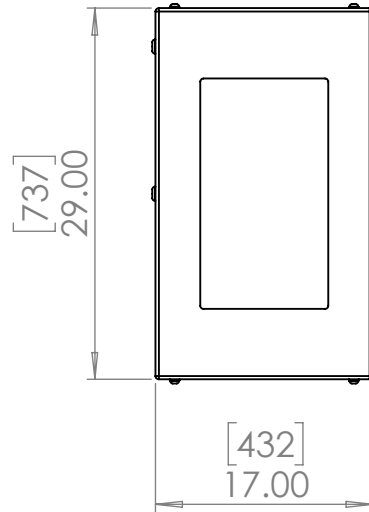

Maximum Projector Dimensions:

L: 711 (28in)
 W: 622 (24.5in)
 H: 254 (10in)

Power: 1,250W

Rigging Points:
 M10-1.5, 4 places
 top and bottom

Wiring Access
 User Interface

Exhaust Cowl

Alternate
 Conduit
 Entries

Inlet Filter - do
 not obstruct

Power & Signal
 Conduit Entries

UNLESS OTHERWISE SPECIFIED:
 DIMENSIONS ARE IN INCHES
 TOLERANCES:
 FRACTIONAL ±
 ANGULAR: MACH ± BEND ±
 TWO PLACE DECIMAL ±
 THREE PLACE DECIMAL ±
 INTERPRET GEOMETRIC
 TOLERANCING PER:
 MATERIAL
 FINISH
 DO NOT SCALE DRAWING

	NAME	DATE
DRAWN	TB	4/29/2020
CHECKED		
ENG APPR.		
MFG APPR.		
Q.A.		
COMMENTS:		

TITLE:
**Blizzard 52.100 Portrait
 Enclosure**

SIZE B	DWG. NO. 52.100.Px.xx	REV 06
------------------	--------------------------	------------------

SCALE: 1:10 SHEET 1 OF 1