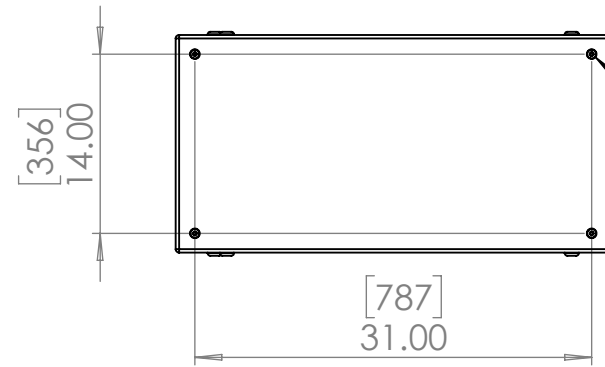

Maximum Projector Dimensions:

L: 711 (28in)
 W: 622 (24.5in)
 H: 254 (10in)

Power: 1,250W

Rigging Points:
 M10-1.5, 4 places
 top and bottom

Wiring Access
 User Interface

Exhaust Cowl

Alternate
 Conduit
 Entries

Inlet Filter - do
 not obstruct

Power & Signal
 Conduit Entries

UNLESS OTHERWISE SPECIFIED:
 DIMENSIONS ARE IN INCHES
 TOLERANCES:
 FRACTIONAL ±
 ANGULAR: MACH ± BEND ±
 TWO PLACE DECIMAL ±
 THREE PLACE DECIMAL ±
 INTERPRET GEOMETRIC
 TOLERANCING PER:
 MATERIAL
 FINISH
 DO NOT SCALE DRAWING

	NAME	DATE
DRAWN	TB	4/29/2020
CHECKED		
ENG APPR.		
MFG APPR.		
Q.A.		
COMMENTS:		

TITLE:
**Blizzard 52.100 Portrait
 Enclosure**

SIZE B	DWG. NO. 52.100.Px.xx	REV 06
------------------	--------------------------	------------------

SCALE: 1:10 SHEET 1 OF 1