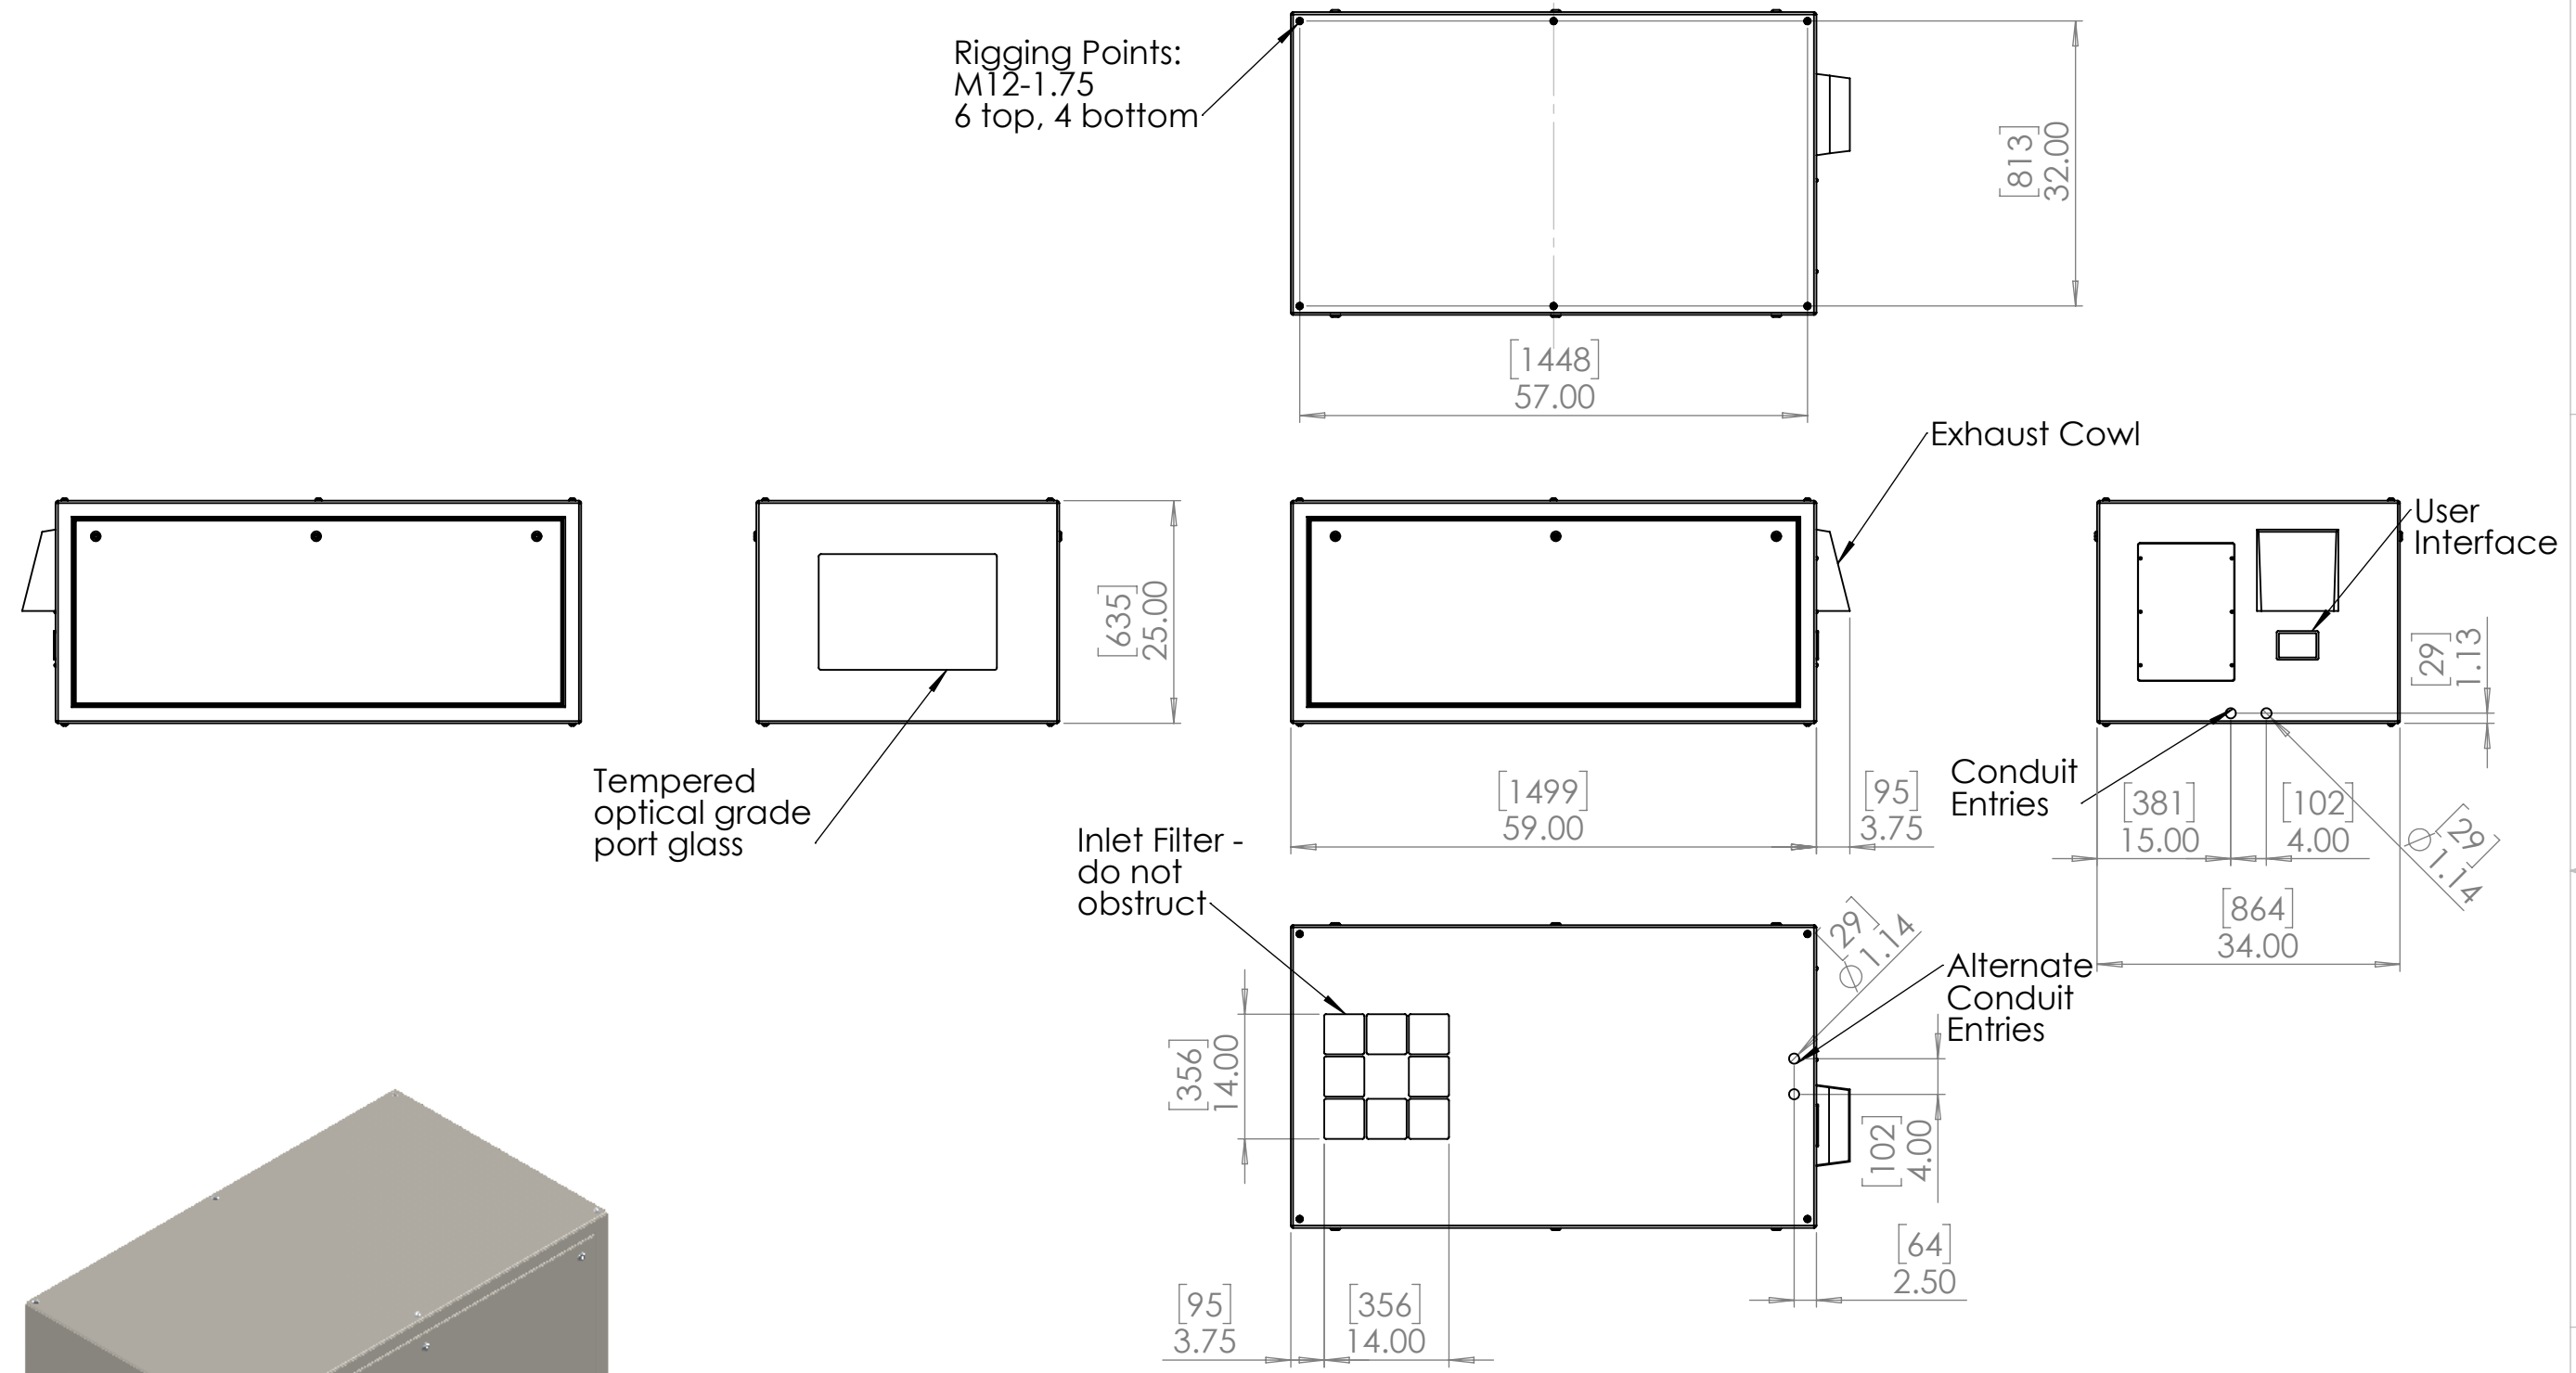

8 7 6 5 4 3 2 1

D
C
B
A

D
C
B
A

Rigging Points:
M12-1.75
6 top, 4 bottom

Doors open right and left side. Specify right or left projector slide when ordering.

UNLESS OTHERWISE SPECIFIED:
DIMENSIONS ARE IN INCHES
TOLERANCES:
FRACTIONAL \pm
ANGULAR: MACH \pm BEND \pm
TWO PLACE DECIMAL \pm
THREE PLACE DECIMAL \pm
INTERPRET GEOMETRIC TOLERANCING PER:
MATERIAL
Aluminum
FINISH
TBD
DO NOT SCALE DRAWING

	NAME	DATE
DRAWN	TB	12/4/2019
CHECKED		
ENG APPR.		
MFG APPR.		
Q.A.		
COMMENTS:		

TEMPEST
lighting inc.

TITLE:
**Cyclone 55.310
Landscape Enclosure**

SIZE B	DWG. NO. 55.310.L.xx	REV 08
------------------	-------------------------	-----------

SCALE: 1:20 SHEET 1 OF 1

8 7 6 5 4 3 2 1