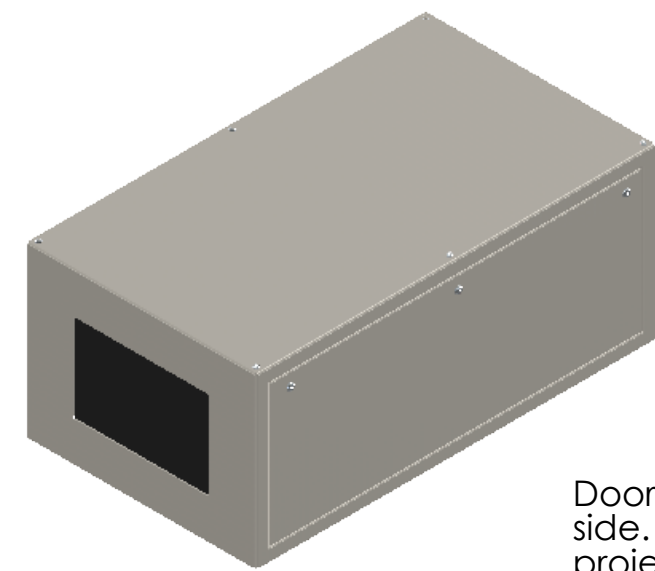

8 7 6 5 4 3 2 1

D
C
B
A

D
C
B
A

Rigging Points:
M12-1.75
6 top, 4 bottom

Doors open right and left side. Specify right or left projector slide when ordering.

UNLESS OTHERWISE SPECIFIED:
DIMENSIONS ARE IN INCHES
TOLERANCES:
FRACTIONAL \pm
ANGULAR: MACH \pm BEND \pm
TWO PLACE DECIMAL \pm
THREE PLACE DECIMAL \pm
INTERPRET GEOMETRIC TOLERANCING PER:
MATERIAL
Aluminum
FINISH
TBD
DO NOT SCALE DRAWING

	NAME	DATE
DRAWN	TB	12/4/2019
CHECKED		
ENG APPR.		
MFG APPR.		
Q.A.		
COMMENTS:		

TEMPEST
lighting inc.

TITLE:
**Cyclone 55.310
Landscape Enclosure**

SIZE B	DWG. NO. 55.310.L.xx	REV 08
------------------	-------------------------	-----------