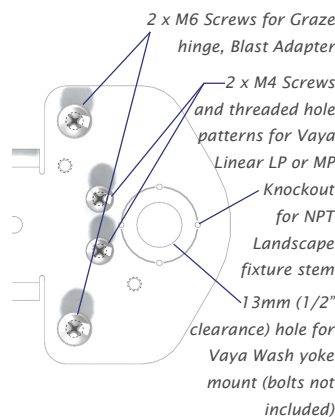

Simply drill out the knockout ring and you have a wallmount arm for any landscape fixture with 1/2" NPT stem!

Add the optional Adapter Plate to attach any Blast, Burst or

Compact Burst fixture — note that the wall offset increases by 2.5in [6cm] with the adapter plate fitted.

The luminaire leader cables may be neatly dressed on the underside of the arm back to the wall, with the nylon ties provided.

Note: 4789 Series arms replace Tempest 4751 and 4781 series Arms.

Part Number	Description	✓
4789.T.0812	Universal Trombone Arm, 8-12in [19-30cm]	
4789.T.1220	Universal Wallmount Arm, 12-20in [30-51cm]	
4789.BAP	Adapter Plate for Blast, Burst, Burst Compact (add 2.5in [6cm] to wall offset)	