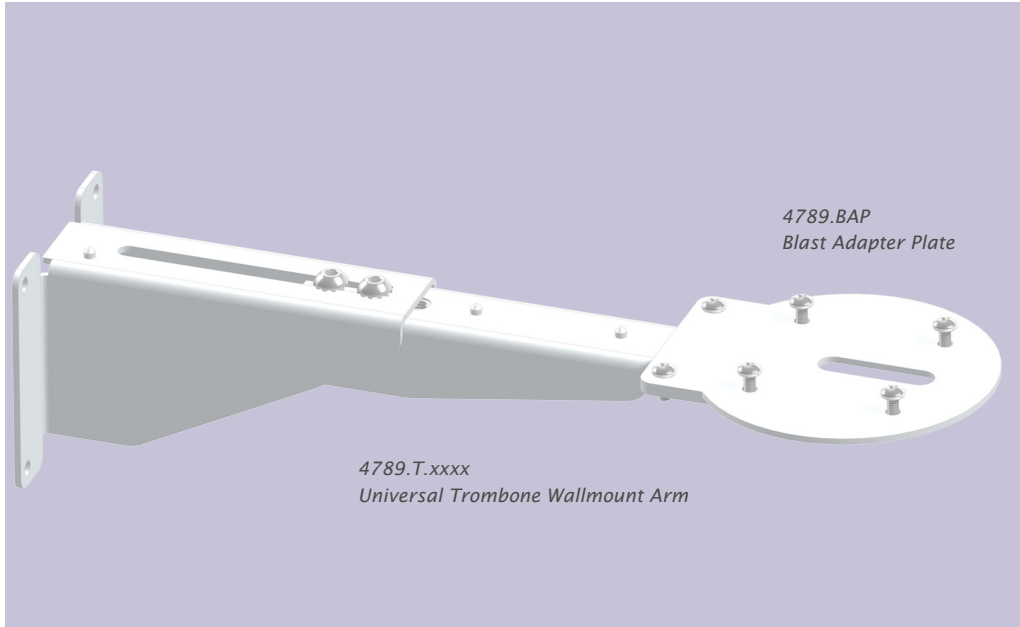

Universal Trombone Wallmount Arms

These rugged and adjustable stainless steel arms allow you to mount any Philips Color Kinetics Graze, Vaya Linear, Vaya Wash, Blast, Burst or Compact Burst luminaire (even Landscape NPT Versions) to any wall, at a range of offset distances.

Simply drill out the knockout ring and you have a wallmount arm for any landscape fixture with 1/2" NPT stem!

Add the optional Adapter Plate to attach any Blast, Burst or

Compact Burst fixture — note that the wall offset increases by 2.5in [6cm] with the adapter plate fitted.

Arms are made of heavy gauge stainless steel for excellent corrosion resistance and great strength. Arms may be mounted on a heavy duty US 4" J-Box (installer is responsible for mounting strength and structural integrity).

The luminaire leader cables may be neatly dressed on the underside of the arm back to the wall, with the nylon ties provided.

Note: 4789 Series arms replace Tempest 4751 and 4781 series Arms.

Part Number	Description	✓
4789.T.0812	Universal Trombone Arm, 8-12in [19-30cm]	
4789.T.1220	Universal Wallmount Arm, 12-20in [30-51cm]	
4789.BAP	Adapter Plate for Blast, Burst, Burst Compact (add 2.5in [6cm] to wall offset)	