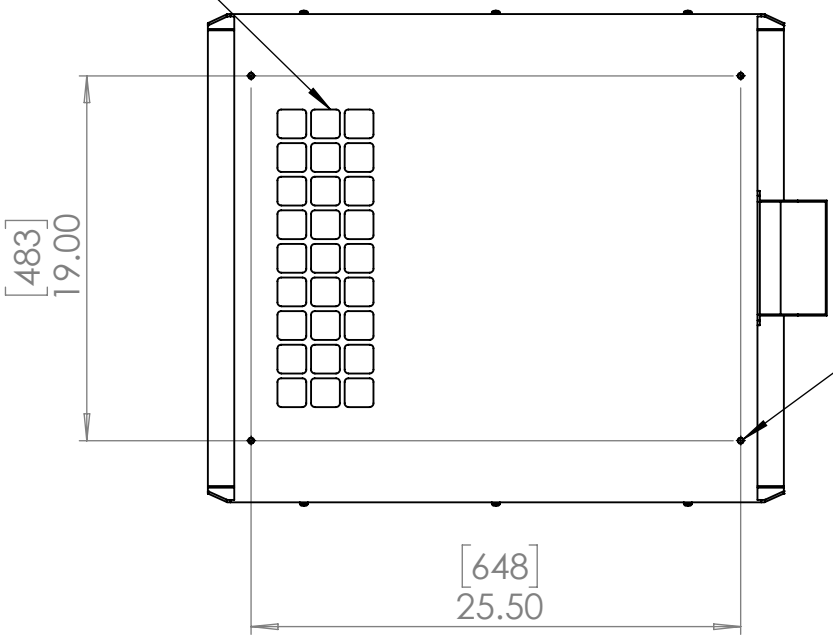

8 7 6 5 4 3 2 1

D
C
B
A

Tempered Optical Grade Port Glass

Electrostatic Inlet Filter, Do Not Obstruct

Exhaust Vent with Insect Screen

M8-1.25 Mounting Points

UNLESS OTHERWISE SPECIFIED:
 DIMENSIONS ARE IN INCHES
 TOLERANCES:
 FRACTIONAL ±
 ANGULAR: MACH ± BEND ±
 TWO PLACE DECIMAL ±
 THREE PLACE DECIMAL ±
 INTERPRET GEOMETRIC TOLERANCING PER:
 MATERIAL
 FINISH
 DO NOT SCALE DRAWING

	NAME	DATE
DRAWN	TB	7/8/2019
CHECKED		
ENG APPR.		
MFG APPR.		
Q.A.		
COMMENTS:		

TEMPEST
lighting inc.

TITLE:
Breeze 050 Enclosure

SIZE B	DWG. NO. 58.050.xx	REV 05
------------------	-----------------------	------------------

SCALE: 1:10 SHEET 1 OF 1

8 7 6 5 4 3 2 1