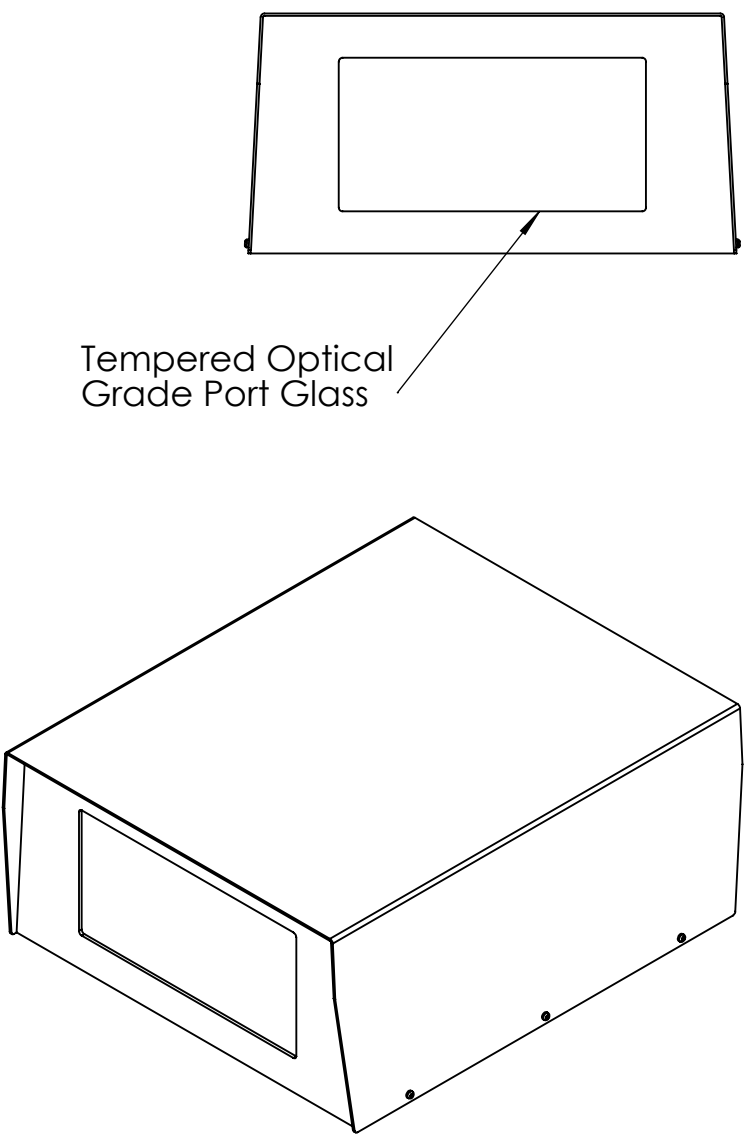

8 7 6 5 4 3 2 1

D
C
B
A

Tempered Optical Grade Port Glass

Electrostatic Inlet Filter, Do Not Obstruct

Exhaust Vent with Insect Screen

M8-1.25 Mounting Points

UNLESS OTHERWISE SPECIFIED:
 DIMENSIONS ARE IN INCHES
 TOLERANCES:
 FRACTIONAL ±
 ANGULAR: MACH ± BEND ±
 TWO PLACE DECIMAL ±
 THREE PLACE DECIMAL ±
 INTERPRET GEOMETRIC TOLERANCING PER:
 MATERIAL
 FINISH
 DO NOT SCALE DRAWING

SCALE: 1:10 SHEET 1 OF 1

8 7 6 5 4 3 2 1