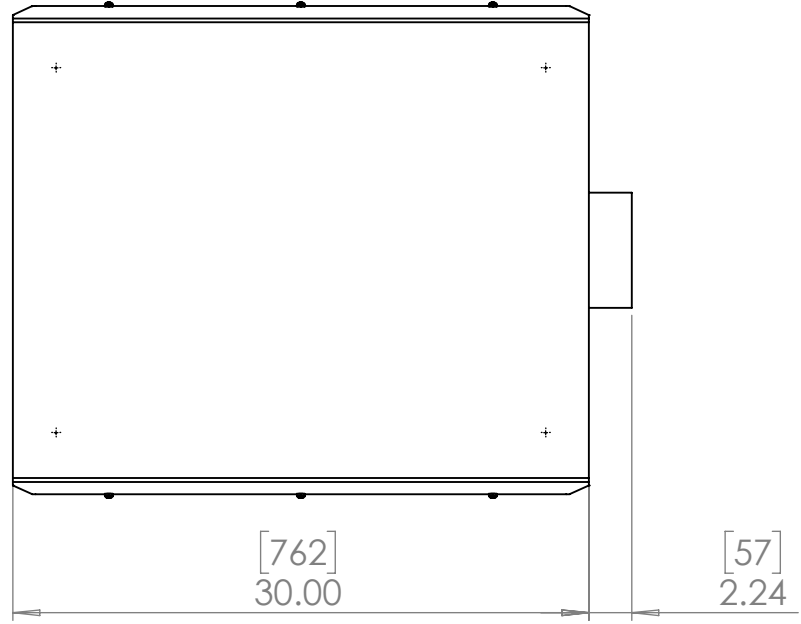

8 7 6 5 4 3 2 1

D
C
B
A

Tempered Optical Grade Port Glass

Electrostatic Inlet Filter, Do Not Obstruct

Exhaust Vent with Insect Screen

M8-1.25 Mounting Points

UNLESS OTHERWISE SPECIFIED:
 DIMENSIONS ARE IN INCHES
 TOLERANCES:
 FRACTIONAL ±
 ANGULAR: MACH ± BEND ±
 TWO PLACE DECIMAL ±
 THREE PLACE DECIMAL ±
 INTERPRET GEOMETRIC TOLERANCING PER:
 MATERIAL
 FINISH
 DO NOT SCALE DRAWING

	NAME	DATE
DRAWN	TB	7/8/2019
CHECKED		
ENG APPR.		
MFG APPR.		
Q.A.		
COMMENTS:		

TEMPEST
lighting inc.

TITLE:
Breeze 050 Enclosure

SIZE B	DWG. NO. 58.050.xx	REV 05
------------------	-----------------------	------------------

SCALE: 1:10 SHEET 1 OF 1

8 7 6 5 4 3 2 1