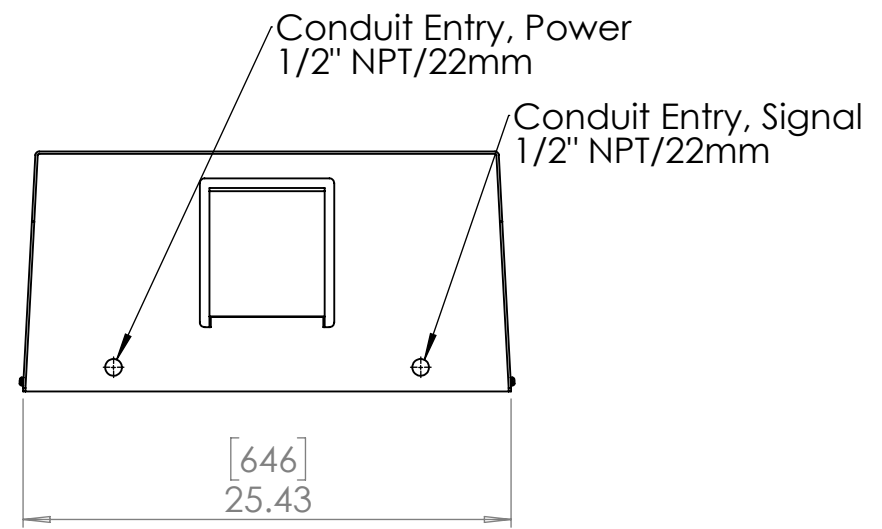

8 7 6 5 4 3 2 1

D
C
B
A

Tempered Optical Grade Port Glass

Electrostatic Inlet Filter, Do Not Obstruct

Exhaust Vent with Insect Screen

M8-1.25 Mounting Points

UNLESS OTHERWISE SPECIFIED:
 DIMENSIONS ARE IN INCHES
 TOLERANCES:
 FRACTIONAL ±
 ANGULAR: MACH ± BEND ±
 TWO PLACE DECIMAL ±
 THREE PLACE DECIMAL ±
 INTERPRET GEOMETRIC TOLERANCING PER:
 MATERIAL
 FINISH
 DO NOT SCALE DRAWING

	NAME	DATE
DRAWN	TB	7/8/2019
CHECKED		
ENG APPR.		
MFG APPR.		
Q.A.		
COMMENTS:		

TEMPEST
lighting inc.

TITLE:
Breeze 050 Enclosure

SIZE B	DWG. NO. 58.050.xx	REV 05
------------------	-----------------------	------------------

SCALE: 1:10 SHEET 1 OF 1

8 7 6 5 4 3 2 1