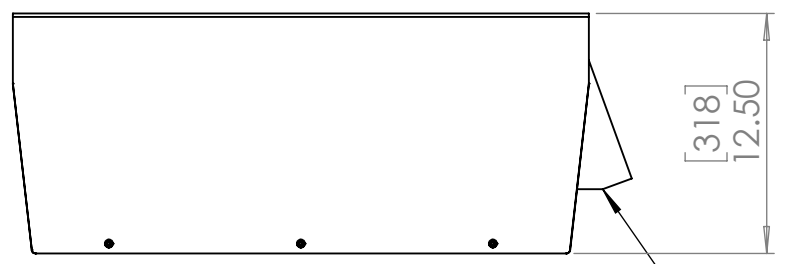

8 7 6 5 4 3 2 1

D
C
B
A

Tempered Optical Grade Port Glass

Electrostatic Inlet Filter, Do Not Obstruct

Exhaust Vent with Insect Screen

M8-1.25 Mounting Points

UNLESS OTHERWISE SPECIFIED:
 DIMENSIONS ARE IN INCHES
 TOLERANCES:
 FRACTIONAL ±
 ANGULAR: MACH ± BEND ±
 TWO PLACE DECIMAL ±
 THREE PLACE DECIMAL ±
 INTERPRET GEOMETRIC TOLERANCING PER:
 MATERIAL
 FINISH
 DO NOT SCALE DRAWING

SCALE: 1:10 SHEET 1 OF 1

8 7 6 5 4 3 2 1