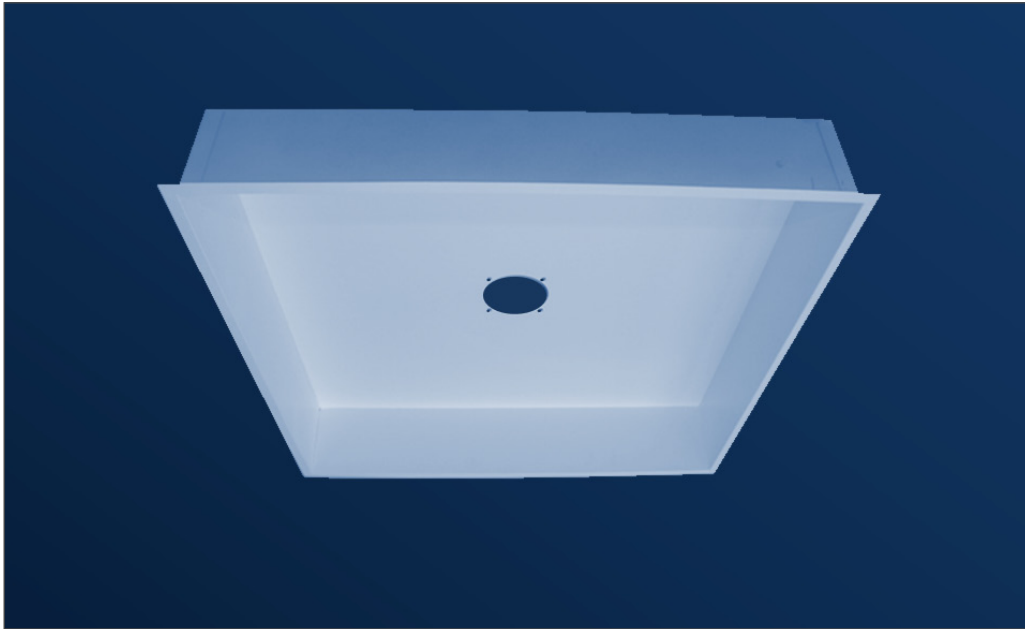

Blast 2 x 2 Drop Ceiling Trim

Now you can recess any Philips Color Kinetics Blast Powercore fixture in a drop ceiling, for a really powerful recessed downlight or wall washer! These handy trims sandwich between the fixture and a ceiling box, and drop into

a standard 2' x 2' tile position. Trims are quick and easy to install, using any standard ceiling box.

For Use with:

- Philips Color Kinetics Color Blast Powercore
- Philips Color Kinetics eW Blast Powercore
- Philips Color Kinetics iW Blast Powercore

Dimensions:

- 4755.22
23.75" x 23.75" x 4.25"
603 x 603 x 108
- 4755.22E
550 x 550 x 108

Part Number	Description	✓
4755.22	Blast Drop Ceiling Trim, White	
4755.22E	Blast Drop Ceiling Trim, White - replaces European standard 550mm x 550mm tile	
4755.CB	US-style round ceiling box (add one per trim for use outside North America, where these boxes may be unobtainable)	