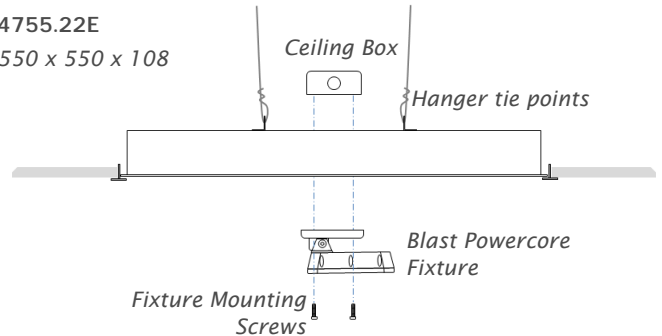

Blast 2 x 2 Drop Ceiling Trim

Now you can recess any Philips Color Kinetics Blast Powercore fixture in a drop ceiling, for a really powerful recessed downlight or wall washer! These handy trims sandwich between the fixture and a ceiling box, and drop into

a standard 2' x 2' tile position. Trims are quick and easy to install, using any standard ceiling box.

For Use with:

- Philips Color Kinetics Color Blast Powercore
- Philips Color Kinetics eW Blast Powercore
- Philips Color Kinetics iW Blast Powercore

Dimensions:

- 4755.22
23.75" x 23.75" x 4.25"
603 x 603 x 108
- 4755.22E
550 x 550 x 108

Part Number	Description	✓
4755.22	Blast Drop Ceiling Trim, White	
4755.22E	Blast Drop Ceiling Trim, White - replaces European standard 550mm x 550mm tile	
4755.CB	US-style round ceiling box (add one per trim for use outside North America, where these boxes may be unobtainable)	